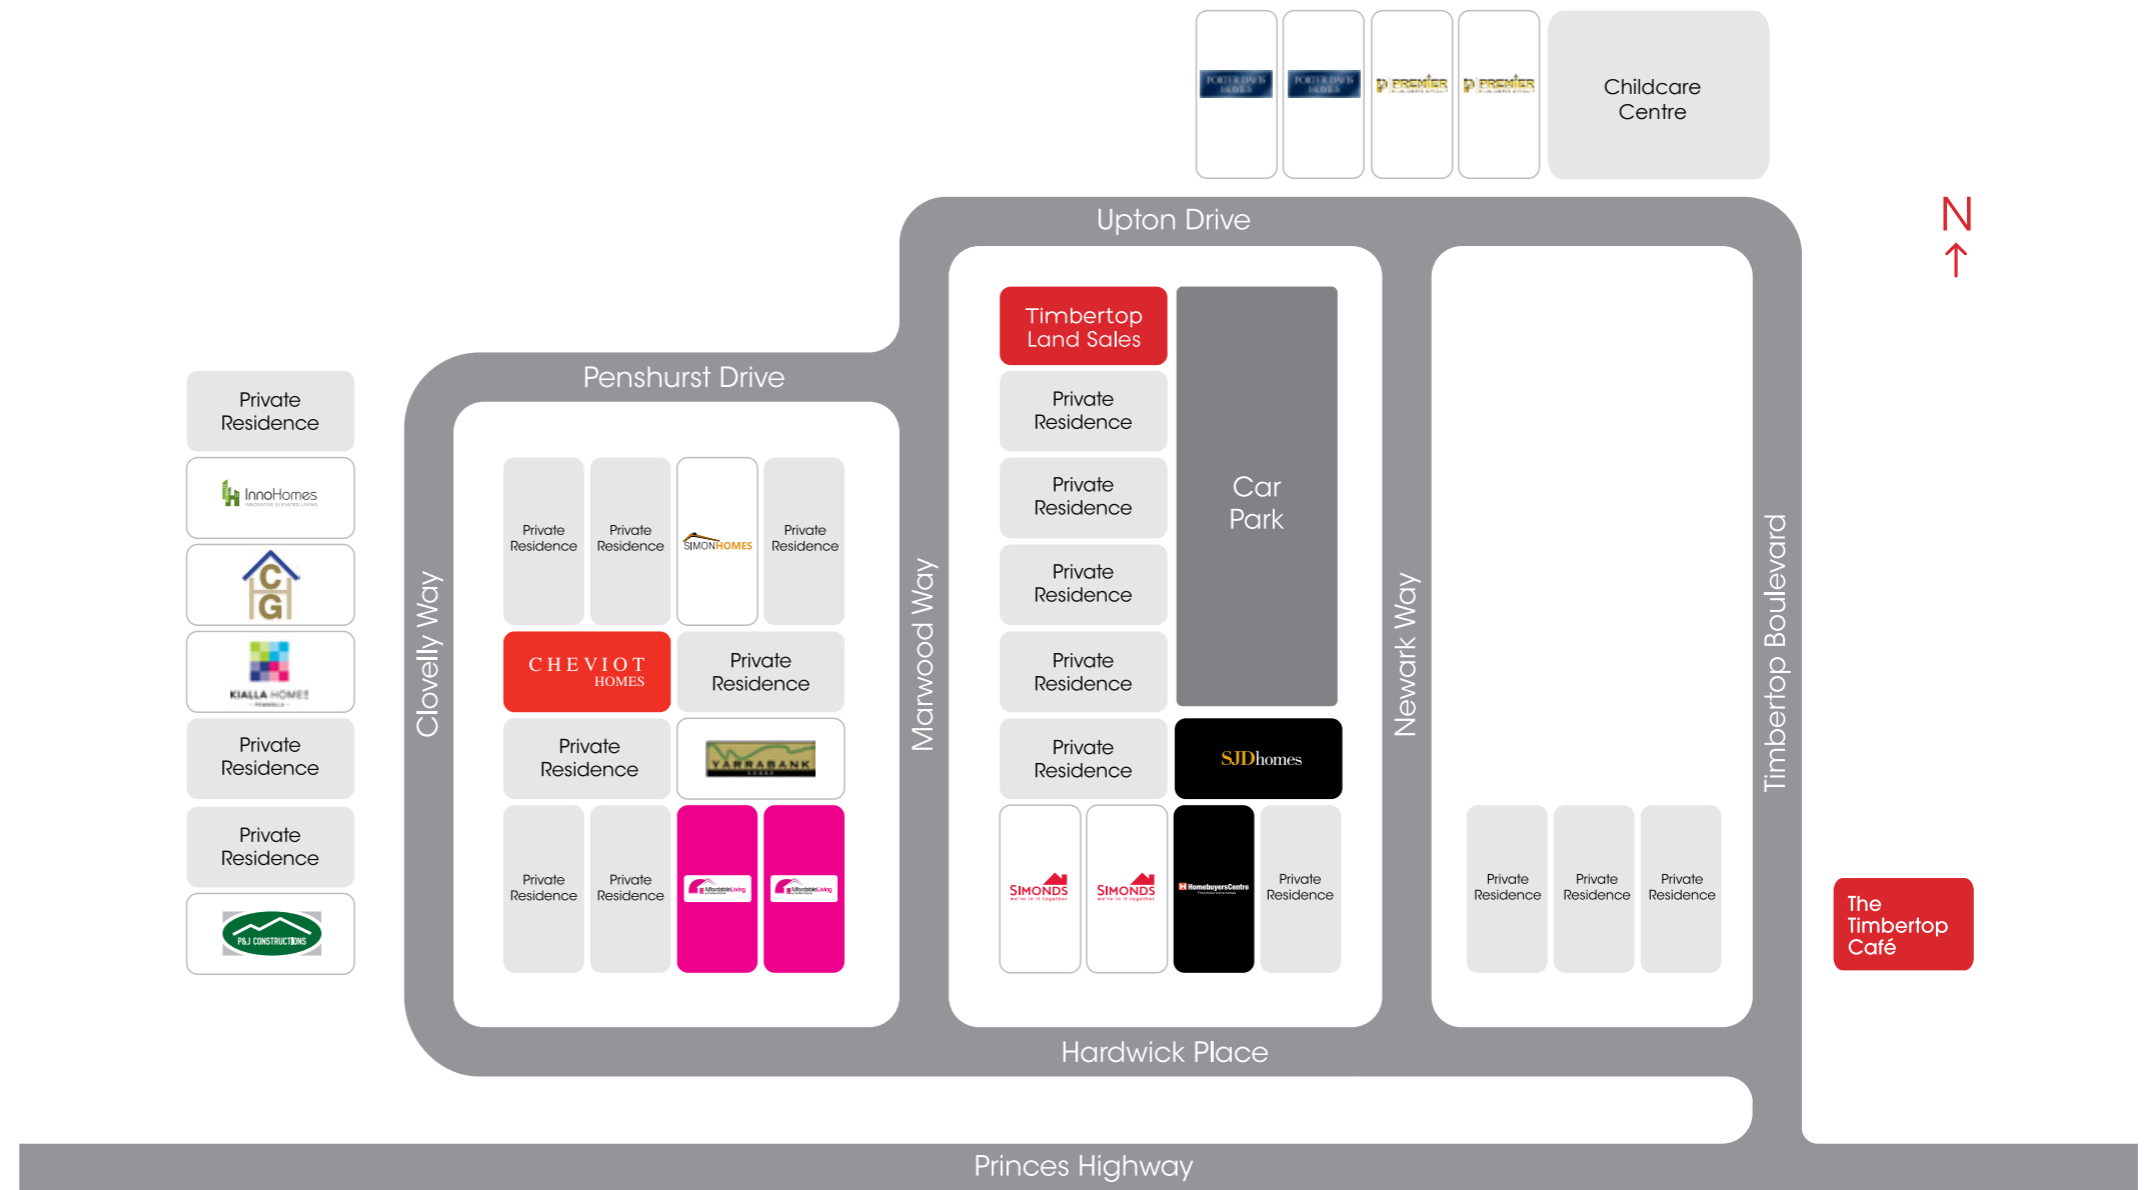

FIND THE
PERFECT HOME

— *at* —

TIMBERTOP
DISPLAY VILLAGE

COME ALIVE

WE HAVE THE BEST BUILDERS IN TOWN!

Now is your opportunity to explore a collection of sophisticated and modern home designs by some of Melbourne's biggest and best builders.

A one stop shop for homes, Timbertop Display Village showcases a range of single and double storey homes with innovative floor plans and clever designs. With something to inspire anyone, each home is designed to suit today's lifestyles and includes the latest technologies that will save you time and money.

Conveniently located off Princes Hwy in Officer, the display village is open daily, offers free parking and allows you to talk to experienced building specialists in creating your dream home.

325 Princes Hwy, Officer
timbertopestate.com.au