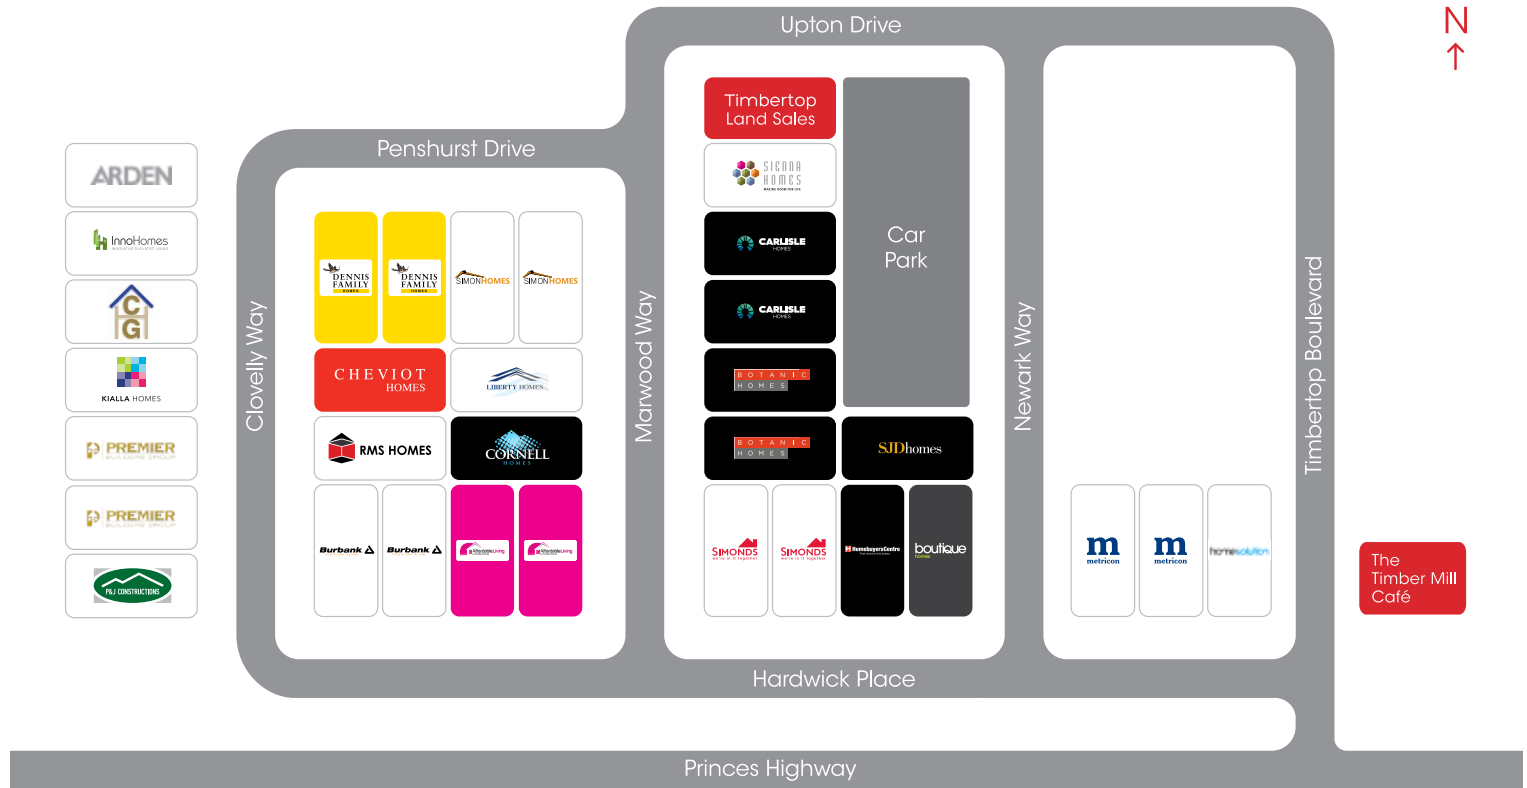

WE HAVE THE BEST BUILDERS IN TOWN!

Now is your opportunity to explore a collection of sophisticated and modern home designs by some of Melbourne's biggest and best builders.

A one stop shop for homes, Timbertop Display Village showcases a range of single and double storey homes with innovative floor plans and clever designs. With something to inspire anyone, each home is designed to suit today's lifestyles and includes the latest technologies that will save you time and money.

Conveniently located off Princes Hwy Officer, the display village is open daily, offers free parking and allows you to talk to experienced building specialists in creating your dream home.

Timbertop Display Village
Open Daily

325 Princess Hwy, Officer
timbertopestate.com.au